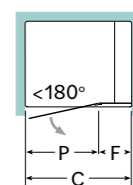

ACABAMENTOS · FINISHINGS · FINITIONS

VIDRO GLASS VIDRO

Transparente
Transparent
Transparent

Novaglass
Opaque

Foscagem Jacto Areia
Sandblasting
Sablage

Anti-calcário
Coating
Anti-calcaire

PERFIS PROFILE PROFIL

Cromado
Chromed
Chromed