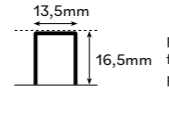

perfil de chão
floor profile
profil de sol