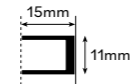

perfil de chão
floor profile
profil de sol

perfil de parede
wall profile
profil mural