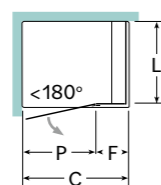

ACABAMENTOS · FINISHINGS · FINITIONS

VIDRO GLASS VIDRO

Transparente
Transparent
Transparent

Novaglass
Opaque

Foscagem Jacto Areia
Sandblasting
Sablage

Anti-calcário
Coating
Anti-calcaire

PERFIS PROFILE PROFIL

Cromado
Chromed
Chromed