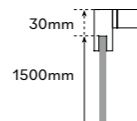

VER ONLINE

PERFIS · PROFILE · PROFIL

Dimensões Standard (F+P)
Standard Dimensions (F+P)
Dimensions Standard (F+P)

Cromado
Chromed
Chromed

VIDRO · GLASS · VERRE

Transparente
Transparent
Transparent

Foscagem Jacto Areia
Sandblasting
Sablage
Novaglass Opaque

20/80

560 €

615 €

NOTAS · NOTES · NOTES

Accessories in brass chromed.
6mm tempered glass.
Aluminium profiles chromed.
Glass standard height: 1500mm.
Added height of the fixation system at 45º (+30mm)
Non standard dimensions : on request
Specify exactly dimensions on the order.
Rectification support page 186 position 1.

Accessoires en laiton chromé au noir.
Verre trempé de 6mm.
Profils en aluminium chromé.
Hauteur Standard : 1500mm.
30 mm de plus avec le système de fixation à 45º
Dimension non standard - Sur Demande / Devis.
Spécifier les mesures exactes lors de la commande
Aide à la prise de mesures - pag 186 - position 1.

perfil de parede
wall profile
profil mural

ACABAMENTOS · FINISHINGS · FINITIONS

VIDRO
GLASS
VIDRO

Transparente
Transparent
Transparent

Novaglass
Opaque

Foscagem Jacto Areia
Sandblasting
Sablage

Anti-calcário
Coating
Anti-calcaire

PERFIS
PROFILE
PROFIL

Cromado
Chromed
Chromed

Italbox

personalização

anti-calcário

índice

índice de produto

resguardos de duche

resguardos de banheira

portas de correr

portas de abrir

ARQ220

ARQ630

IT360

Mara Dupla

Mara Simples

Mónica

fixo

soluções

bases de duche

complementos

informação técnica