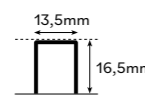

perfil de chão
floor profile
profil de sol