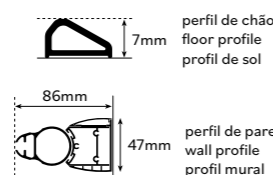

perfil de parede
wall profile
profil mural