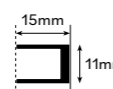

perfil de parede
wall profile
profil mural