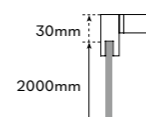

Altura do resguardo - sistema de fixação
Height of the cabin - fixation systems
Hauteur de l'écran - systèmes de fixation