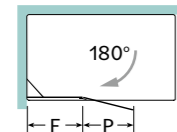

perfil de parede
wall profile
profil mural