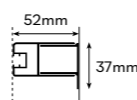

perfil de parede
wall profile
profil mural