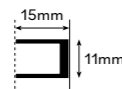

perfil de parede
wall profile
profil mural