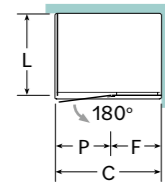

ACABAMENTOS · FINISHINGS · FINITIONS

VIDRO GLASS VIDRO

Transparente
Transparent
Transparent

Novaglass
Opaque

Foscagem Jacto Areia
Sandblasting
Sablage

Anti-calcário
Coating
Anti-calcaire

PERFIS PROFILE PROFIL

Cromado
Chromed
Chromed