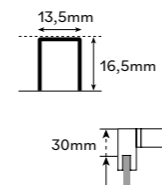

ACABAMENTOS · FINISHINGS · FINITIONS

VIDRO GLASS VIDRO

Transparente
Transparent
Transparent

Novaglass
Opaque

Foscagem Jacto Areia
Sandblasting
Sablage

Anti-calcário
Coating
Anti-calcaire

PERFIS PROFILE PROFIL

Cromado
Chromed
Chromed