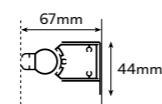

perfil de chão
floor profile
profil de sol

perfil de parede
wall profile
profil mural