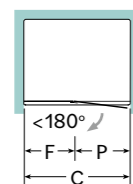

perfil de chão
floor profile
profil de sol