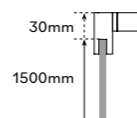

ARQ220

VER ONLINE

PERFIS · PROFILE · PROFIL

Dimensões Standard (F+P)
Standard Dimensions (F+P)
Dimensions Standard (F+P)

Cromado
Chromed
Chromed

VIDRO · GLASS · VERRE

Transparente
Transparent
Transparent

Foscagem Jacto Areia
Sandblasting
Sablage
Novaglass Opaque

70+50

730 €

790 €

NOTAS · NOTES · NOTES

Acessórios em latão cromado.
Vidro temperado de 8mm.
Altura standard do vidro: 1500mm
Vidro transparente reversível.
Dimensões não standard sob consulta.
Definir medidas exatas na encomenda.
Apoio à retificação pag.186 posição 1

Accessories in brass chromed.
8mm tempered glass.
Glass standard height: 1500mm.
Clear glass reversible.
Non standard dimensions : on request
Specify exactly dimensions on the order.
Rectification support page 186 position 1.

Accessoires en laiton chromé au noir.
Verre trempé de 8mm.
Hauteur Standard : 1500mm.
Verre transparente réversible.
Dimension non standard - Sur Demande / Devis.
Spécifier les mesures exactes lors de la commande
Aide à la prise de mesures - pag 186 - position 1.

perfil de parede
wall profile
profil mural

ACABAMENTOS · FINISHINGS · FINITIONS

VIDRO GLASS VIDRO

Transparente
Transparent
Transparent

Novaglass
Opaque

Foscagem Jacto Areia
Sandblasting
Sablage

Anti-calcário
Coating
Anti-calcaire

PERFIS PROFILE PROFIL

Cromado
Chromed
Chromed

Italbox

personalização

anti-calcário

índice

índice de produto

resguardos de duche

resguardos de banheira

portas de correr

portas de abrir

ARQ220

ARQ630

IT360

Mara Dupla

Mara Simples

Mónica

fixo

soluções

bases de duche

complementos

informação técnica